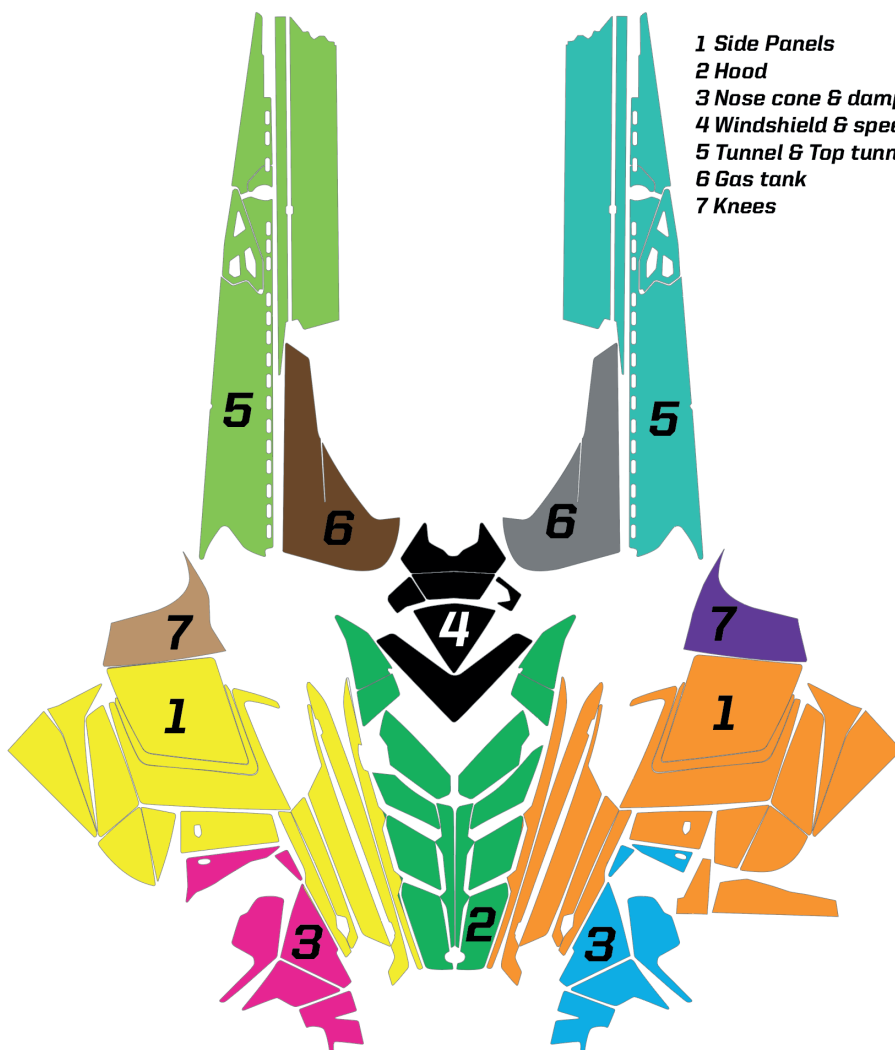

**Decal placement guide
POLARIS PRO "144"**

POLARIS®

- 1 Side Panels
- 2 Hood
- 3 Nose cone & damper area
- 4 Windshield & speedometer area
- 5 Tunnel & Top tunnel
- 6 Gas tank
- 7 Knees