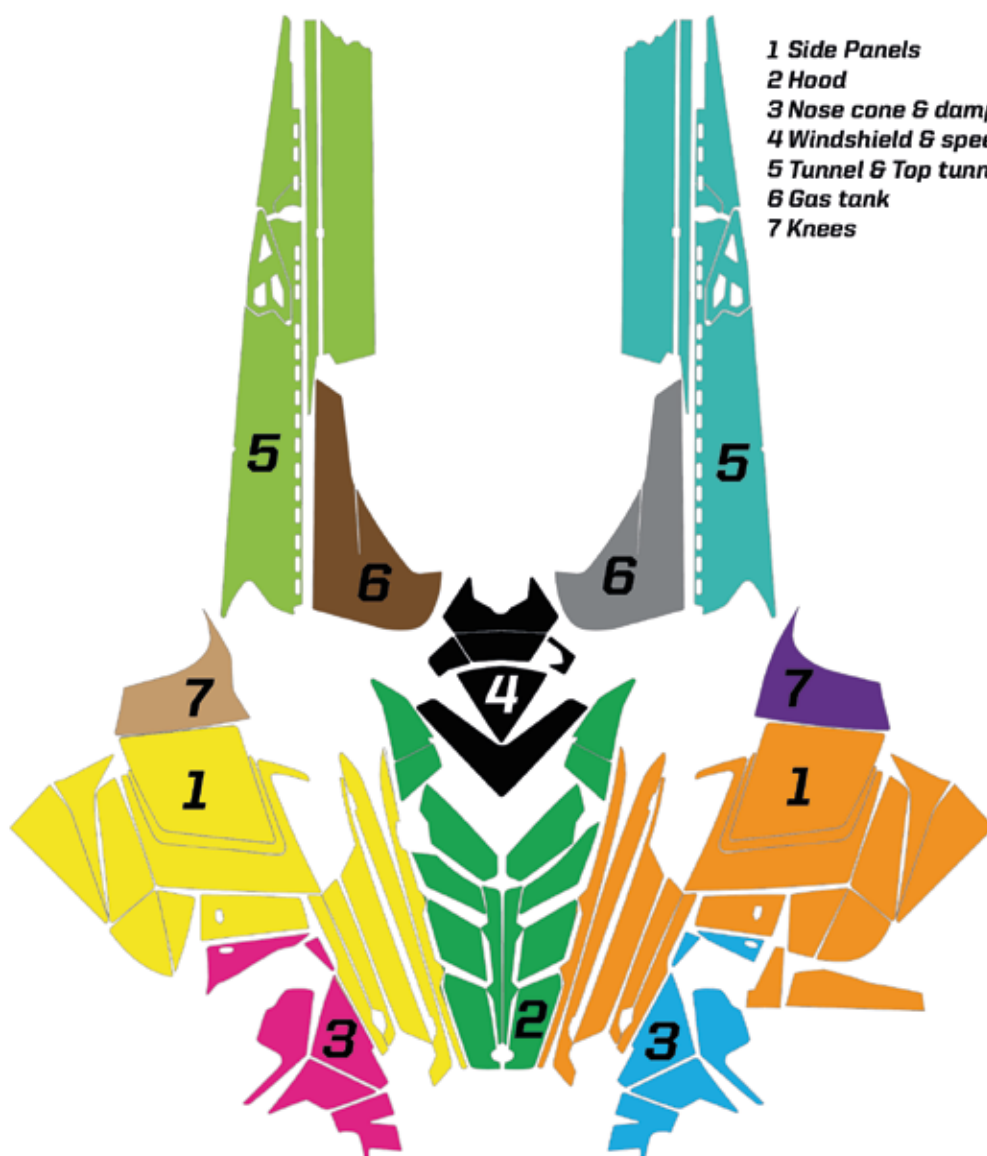

**Decal placement guide
POLARIS PRO "155"**

POLARIS®

- 1 Side Panels
- 2 Hood
- 3 Nose cone & damper area
- 4 Windshield & speedometer area
- 5 Tunnel & Top tunnel
- 6 Gas tank
- 7 Knees