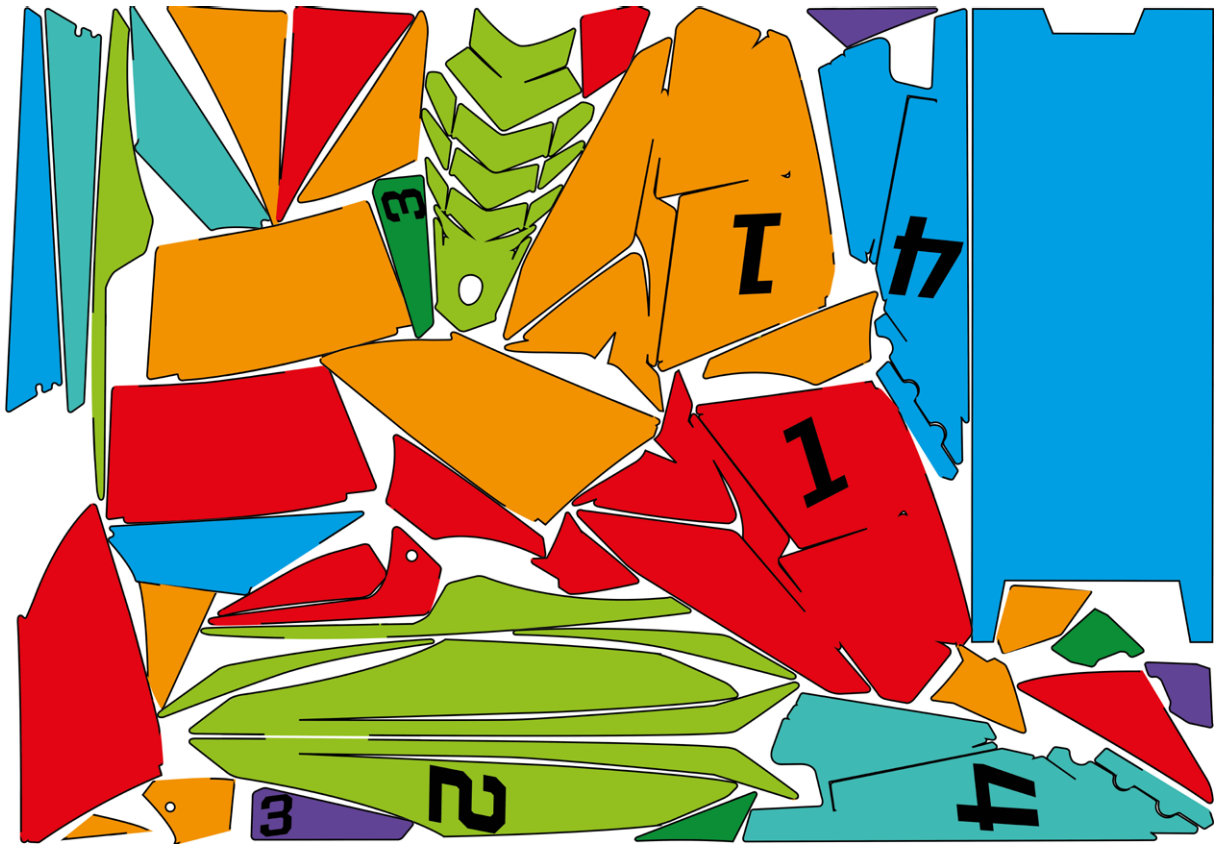

**Decal placement guide
YAMAHA VIPER "153"**

- 1 Side Panels**
- 2 Hood**
- 3 Nose cone**
- 4 Tunnel & Top tunnel**